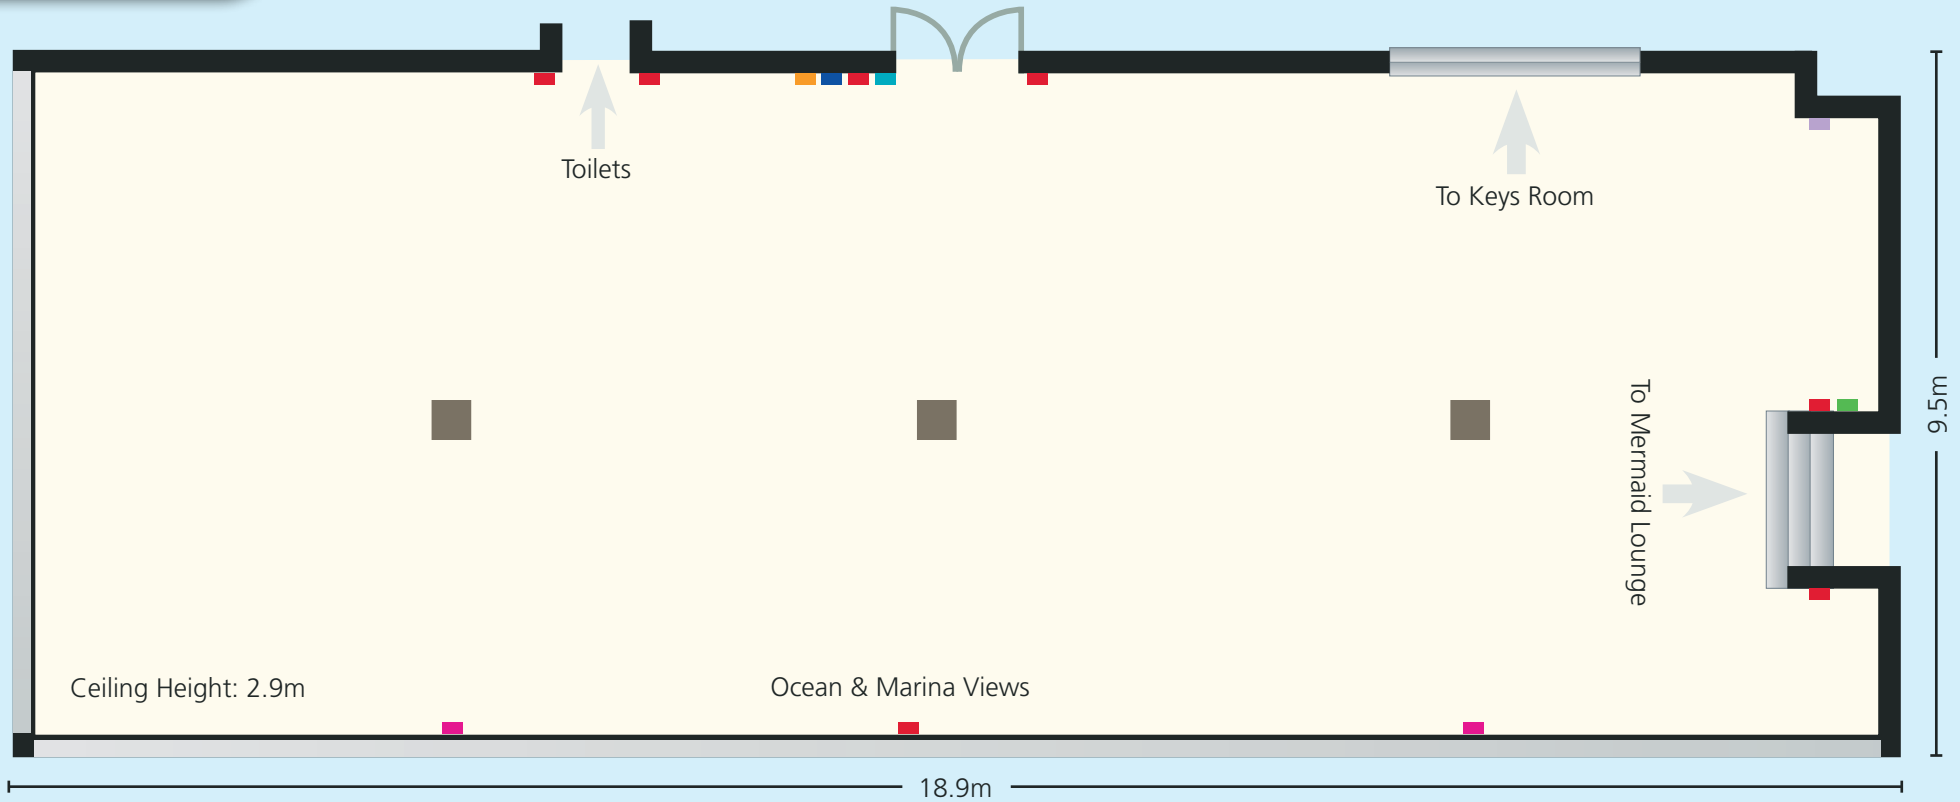

mindarie
MARINA

H A R B O U R R O O M

Double Power Point

Microphone Input

*WIFI Available

Antenna Point

3 Phase Power Point

Telephone Point

Master Light Switch

Audio Input