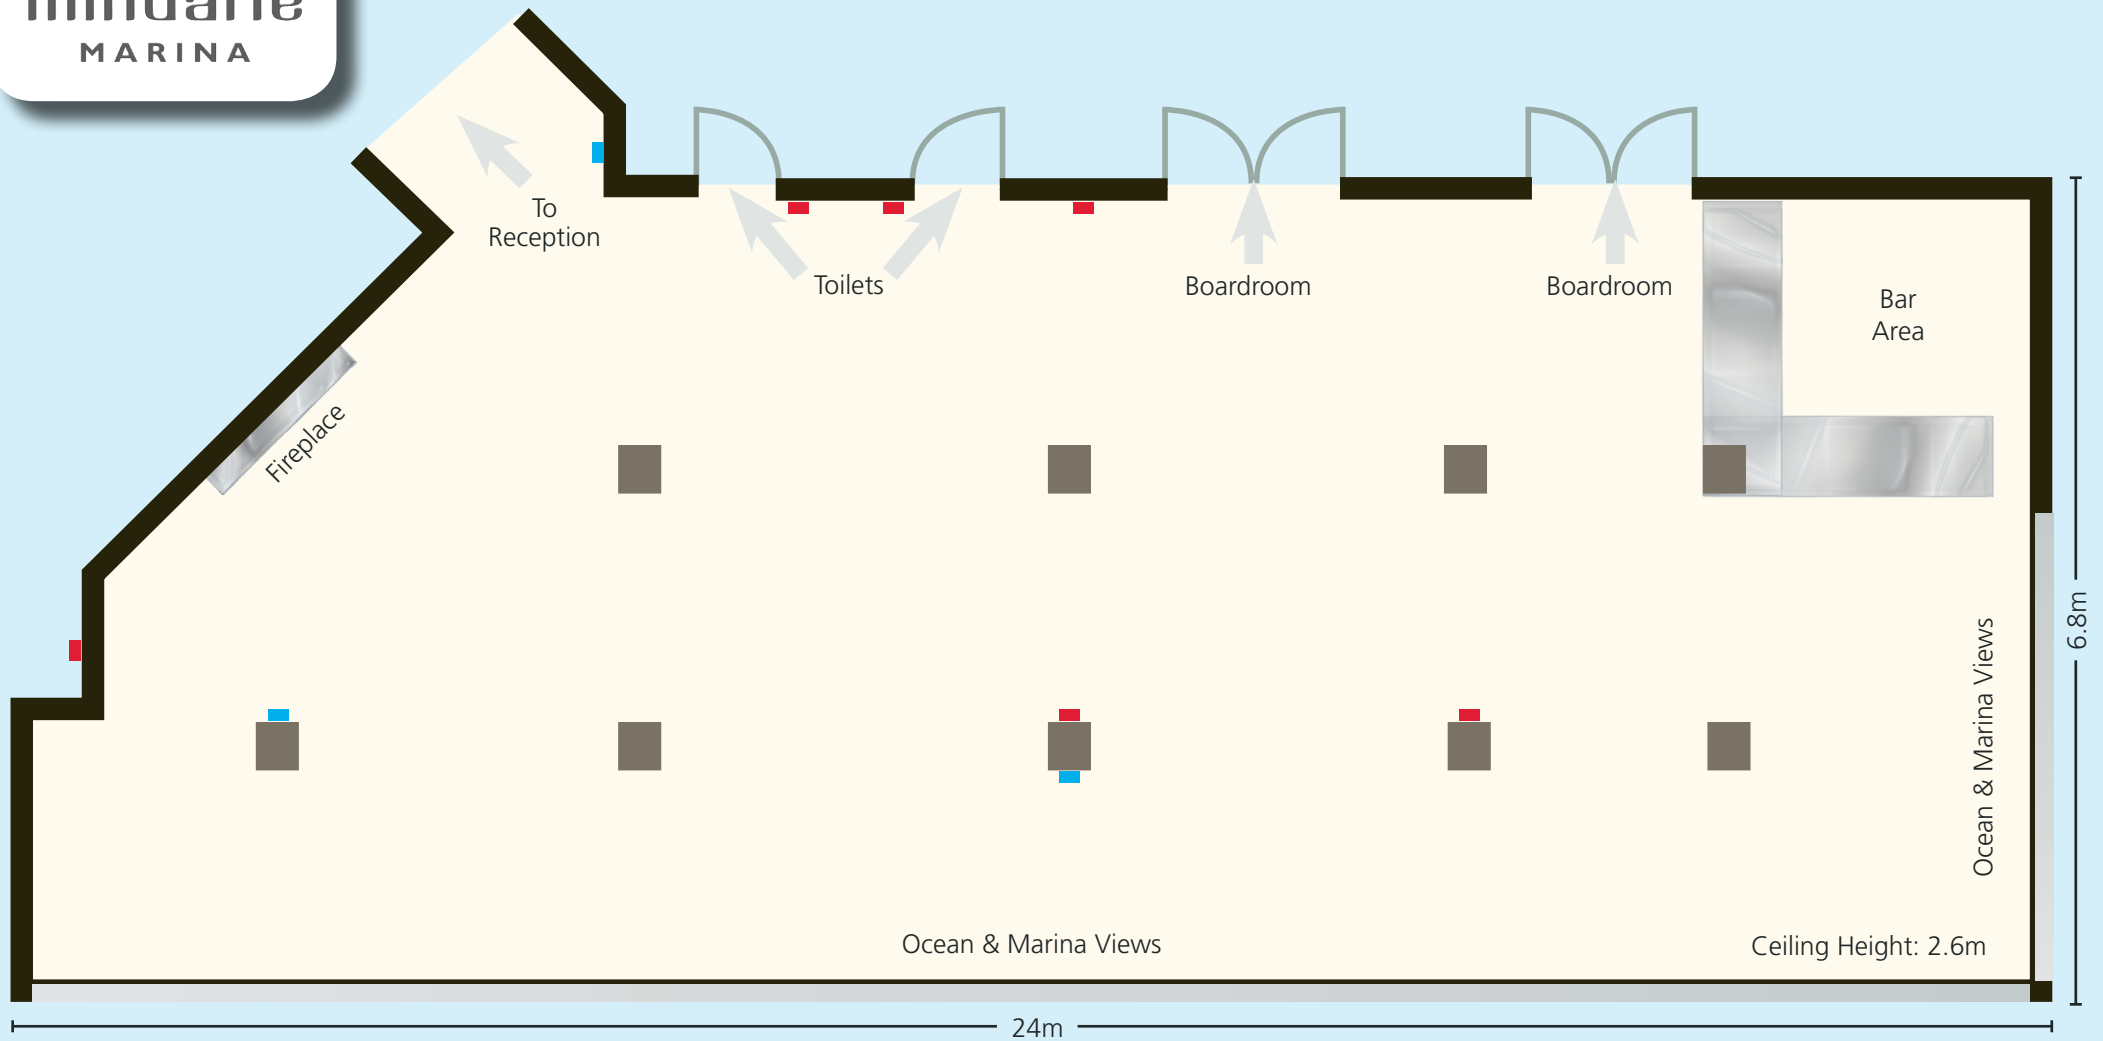

**mindarie**  
MARINA

# THE SUNSET LOUNGE

Single Power Point   
Double Power Point 

\*WIFI Available